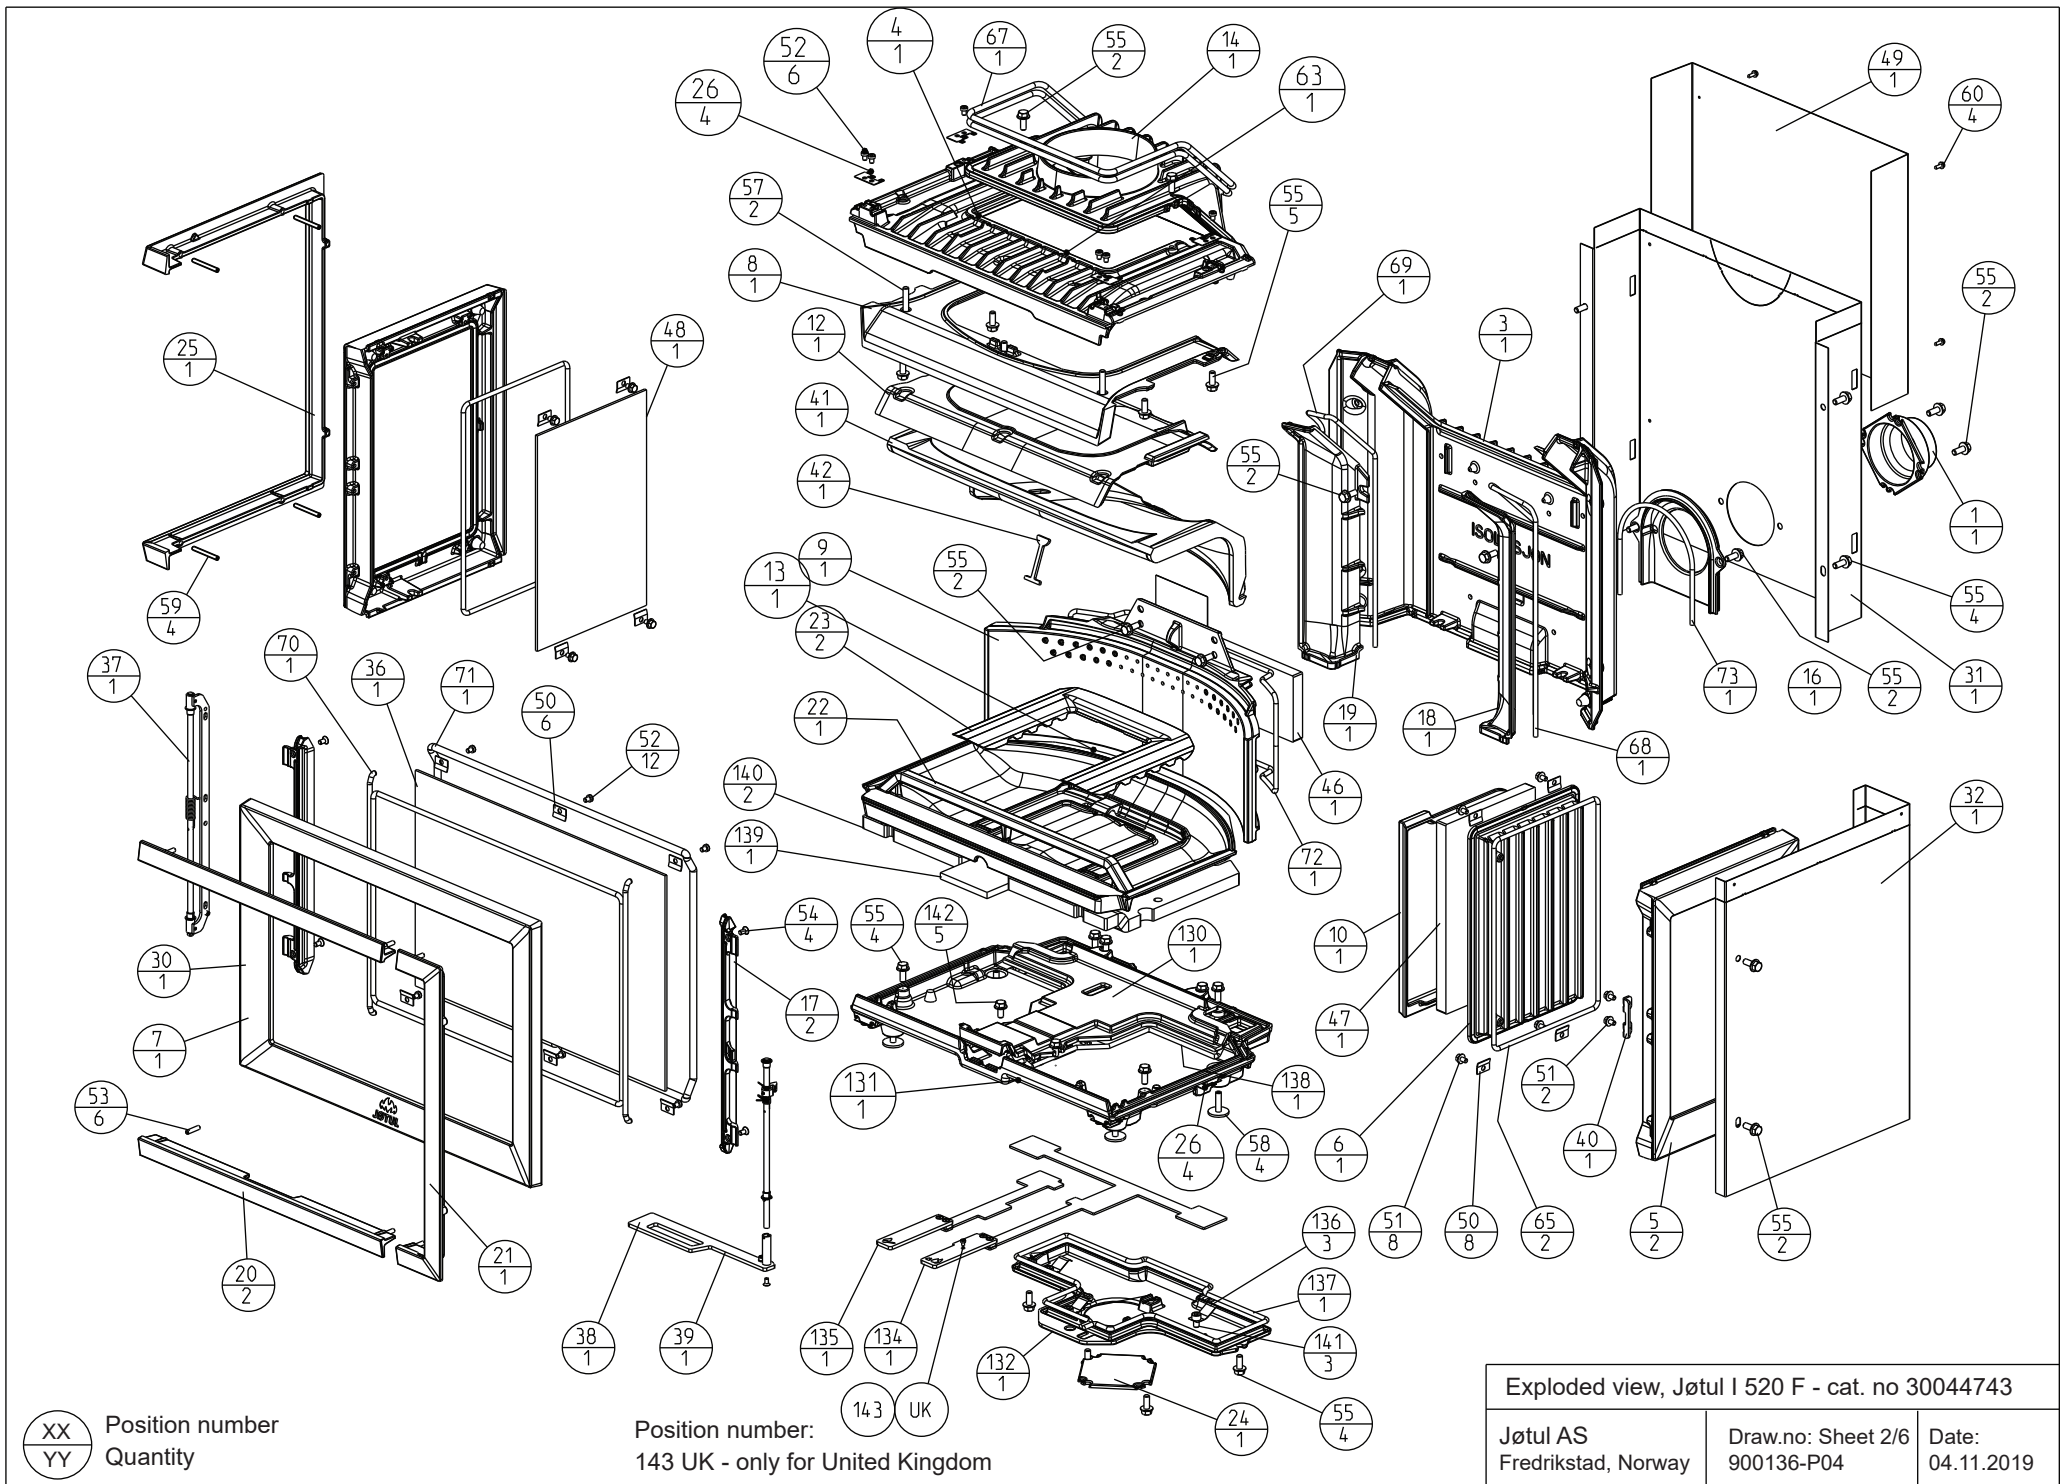

XX Position number  
YY Quantity

Position number:  
143 UK - only for United Kingdom

Exploded view, Jøtul I 520 F - cat. no 30044743		
Jøtul AS Fredrikstad, Norway	Draw.no: Sheet 1/6 900136-P04	Date: 04.11.2019

XX Position number  
YY Quantity

Position number:  
143 UK - only for United Kingdom

Exploded view, Jøtul I 520 F - cat. no 30044743

Jøtul AS Fredrikstad, Norway	Draw.no: Sheet 2/6 900136-P04	Date: 04.11.2019
---------------------------------	----------------------------------	---------------------

XX Position number  
YY Quantity

Position number:  
143 UK - only for United Kingdom

Exploded view, Jøtul I 520 F - cat. no 30044743		
Jøtul AS Fredrikstad, Norway	Draw.no: Sheet 3/6 900136-P04	Date: 04.11.2019

XX Position number  
 YY Quantity

Position number:  
 143 UK - only for United Kingdom

Exploded view, Jøtul I 520 F - cat. no 30044743		
Jøtul AS Fredrikstad, Norway	Draw.no: Sheet 4/6 900136-P04	Date: 04.11.2019