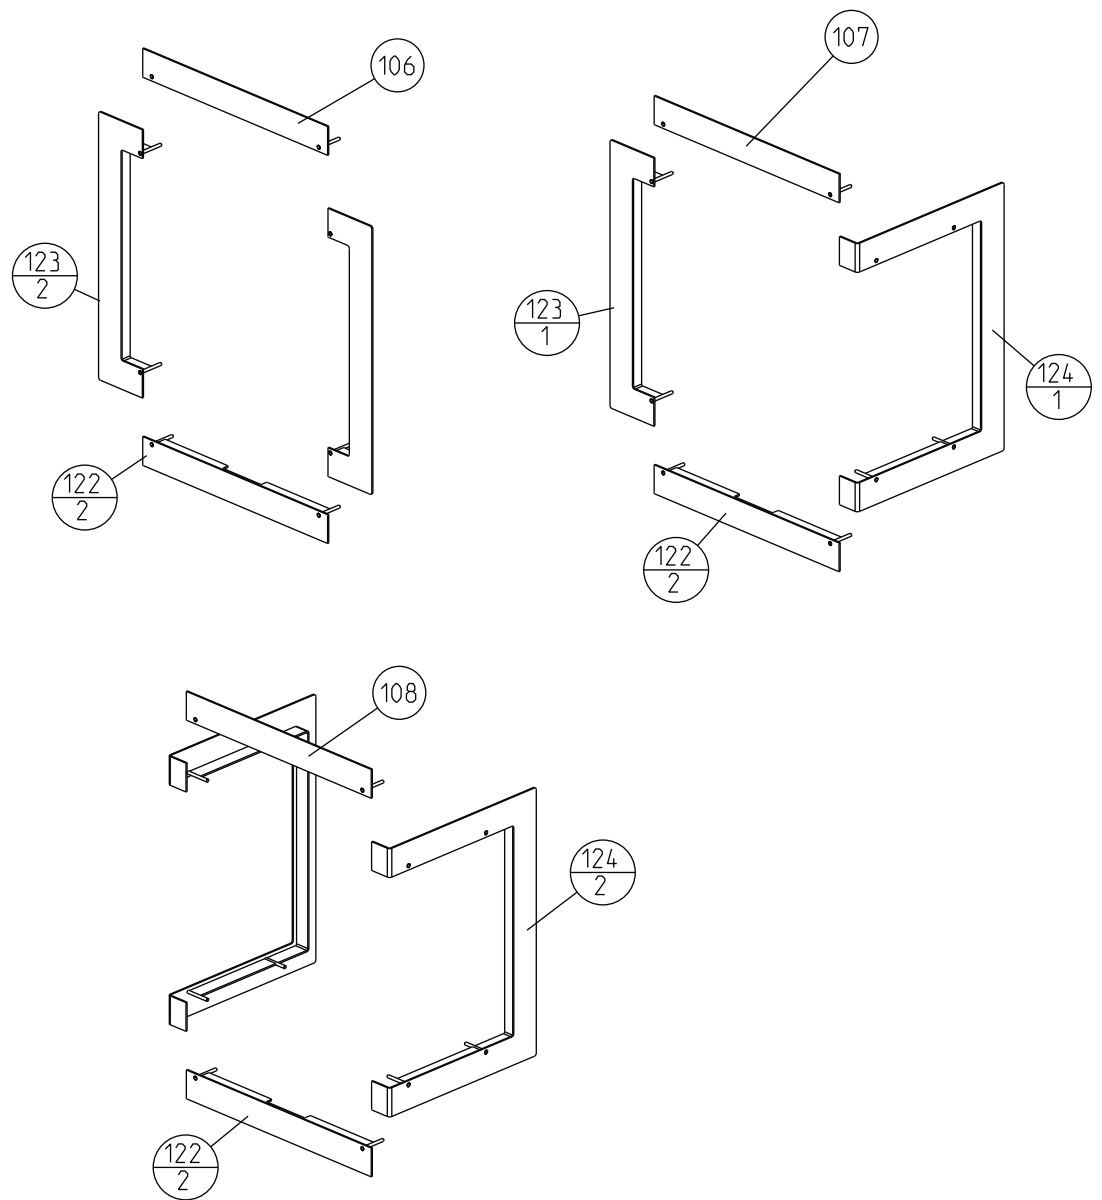

XX	Position number
YY	Quantity

Exploded view, Jøtul I 520 F - optional equipment		
Jøtul AS Fredrikstad, Norway	Draw.no: Sheet 5/6 900136-P04	Date: 04.11.2019