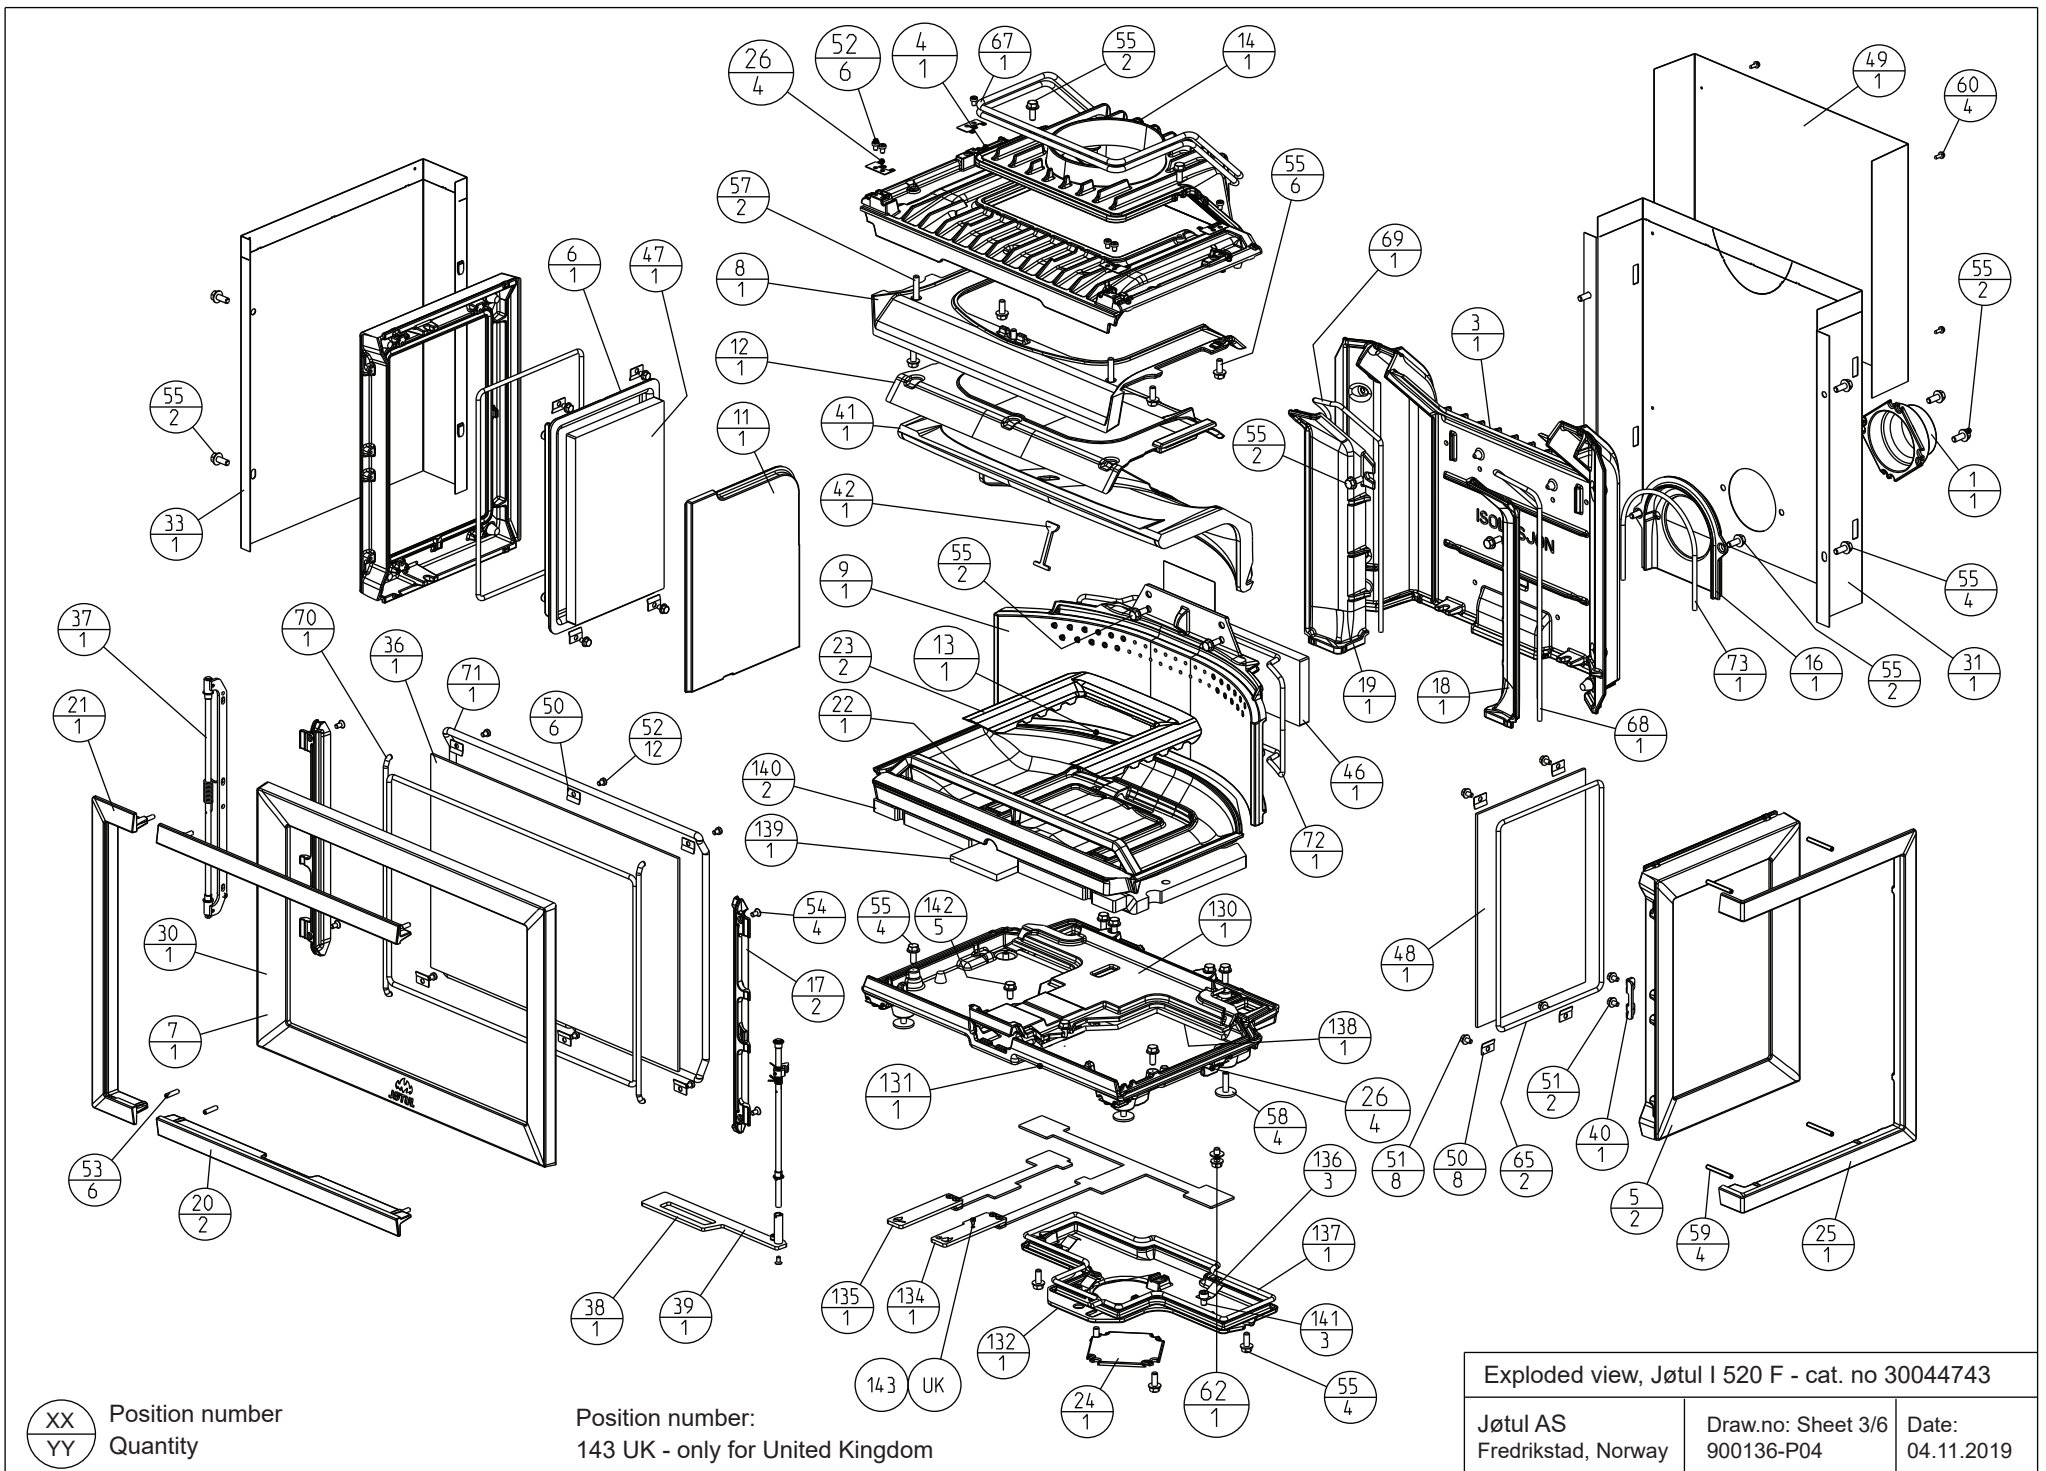

XX Position number  
YY Quantity

Position number:  
143 UK - only for United Kingdom

Exploded view, Jøtul I 520 F - cat. no 30044743		
Jøtul AS Fredrikstad, Norway	Draw.no: Sheet 1/6 900136-P04	Date: 04.11.2019

XX Position number  
YY Quantity

Position number:  
143 UK - only for United Kingdom

Exploded view, Jøtul I 520 F - cat. no 30044743

Jøtul AS Fredrikstad, Norway	Draw.no: Sheet 2/6 900136-P04	Date: 04.11.2019
---------------------------------	----------------------------------	---------------------

XX Position number  
YY Quantity

Position number:  
143 UK - only for United Kingdom

Exploded view, Jøtul I 520 F - cat. no 30044743		
Jøtul AS Fredrikstad, Norway	Draw.no: Sheet 3/6 900136-P04	Date: 04.11.2019

XX Position number  
 YY Quantity

Position number:  
 143 UK - only for United Kingdom

Exploded view, Jøtul I 520 F - cat. no 30044743		
Jøtul AS Fredrikstad, Norway	Draw.no: Sheet 4/6 900136-P04	Date: 04.11.2019