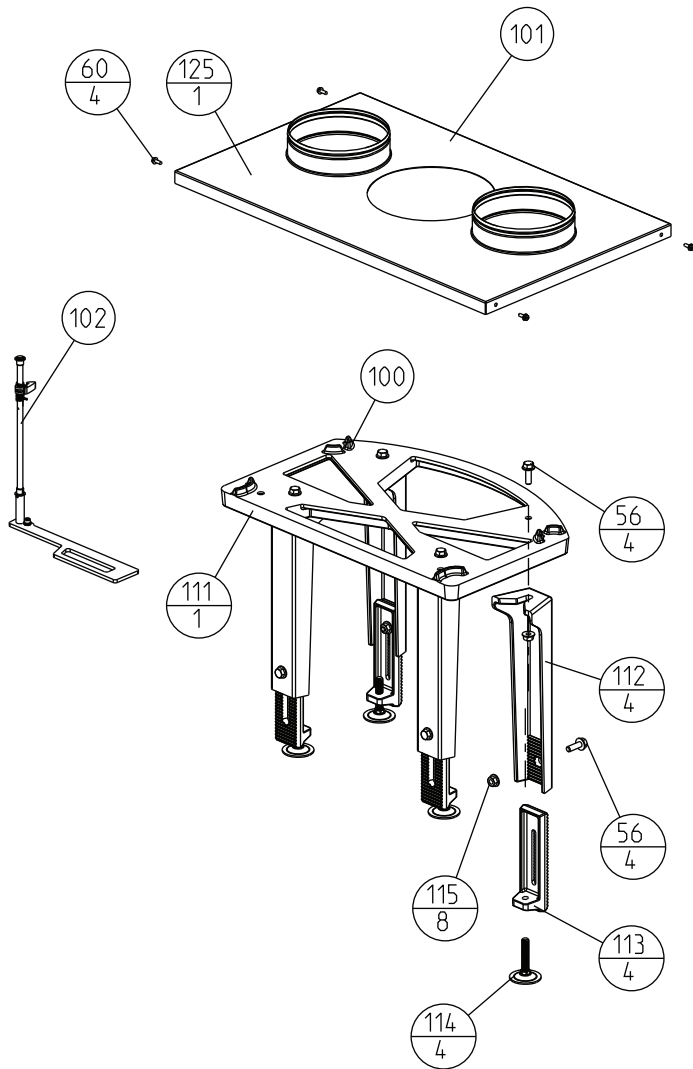

XX Position number  
YY Quantity

Position number:  
143 UK - only for United Kingdom

Exploded view, Jøtul I 520 F - cat. no 30044743

Jøtul AS Fredrikstad, Norway	Draw.no: Sheet 2/6 900136-P04	Date: 04.11.2019
---------------------------------	----------------------------------	---------------------

XX Position number  
YY Quantity

Position number:  
143 UK - only for United Kingdom

Exploded view, Jøtul I 520 F - cat. no 30044743		
Jøtul AS Fredrikstad, Norway	Draw.no: Sheet 3/6 900136-P04	Date: 04.11.2019

XX Position number  
 YY Quantity

Position number:  
 143 UK - only for United Kingdom

Exploded view, Jøtul I 520 F - cat. no 30044743		
Jøtul AS Fredrikstad, Norway	Draw.no: Sheet 4/6 900136-P04	Date: 04.11.2019

XX	Position number
YY	Quantity

Exploded view, Jøtul I 520 F - optional equipment		
Jøtul AS Fredrikstad, Norway	Draw.no: Sheet 5/6 900136-P04	Date: 04.11.2019

103

50051746 Cassette grid - Jøtul I 520 F / FR / FL