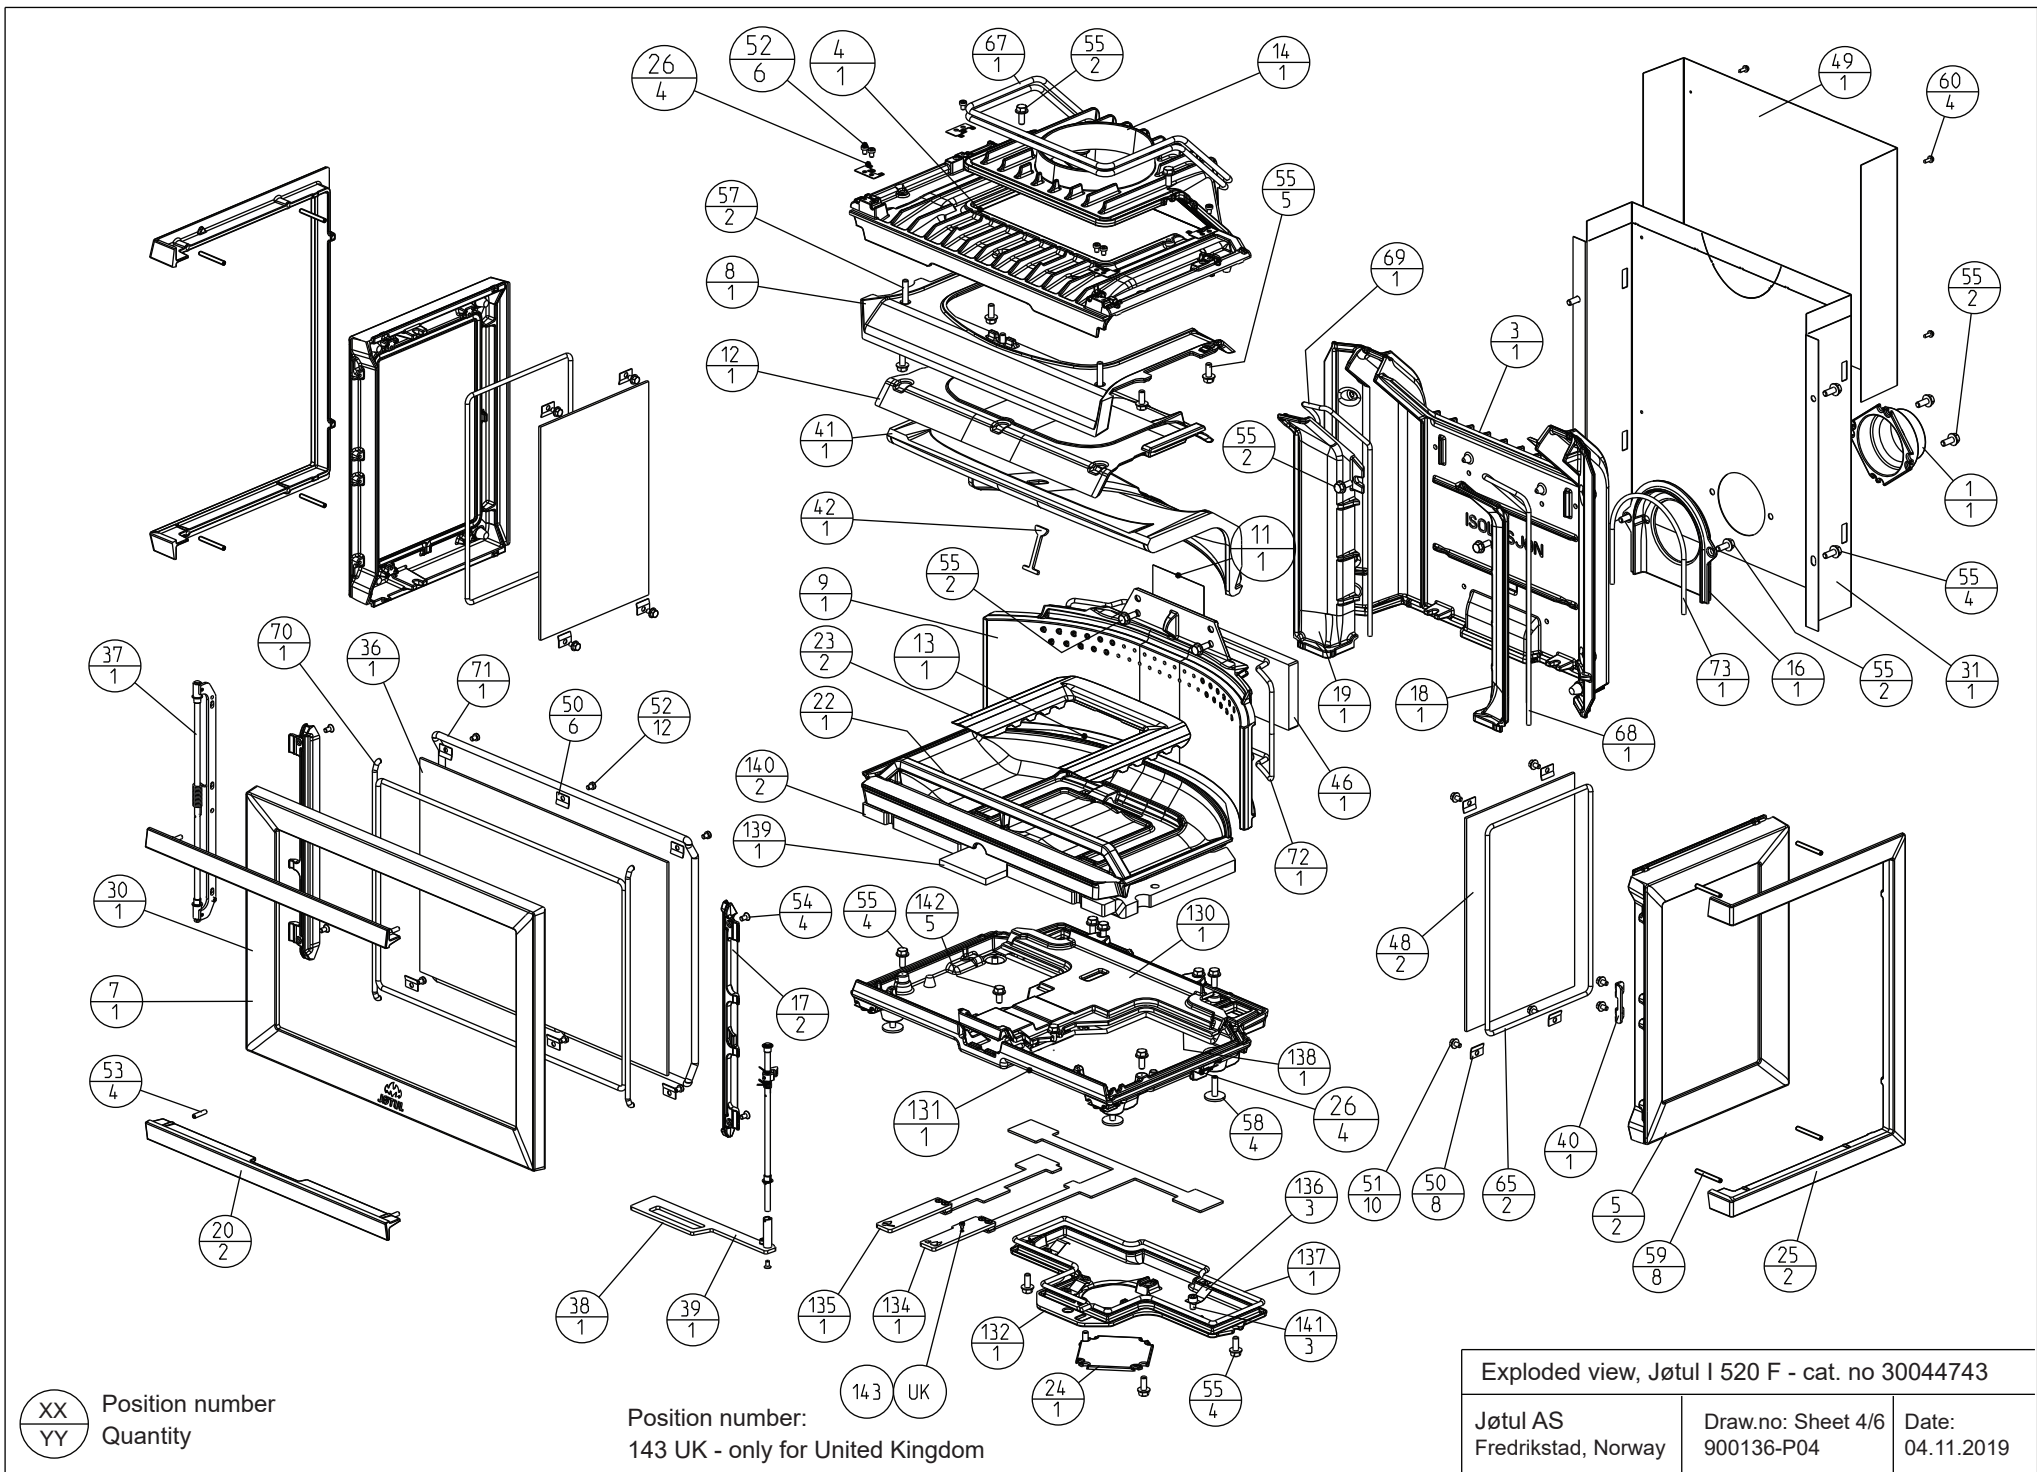

XX Position number  
YY Quantity

Position number:  
143 UK - only for United Kingdom

Exploded view, Jøtul I 520 F - cat. no 30044743		
Jøtul AS Fredrikstad, Norway	Draw.no: Sheet 3/6 900136-P04	Date: 04.11.2019