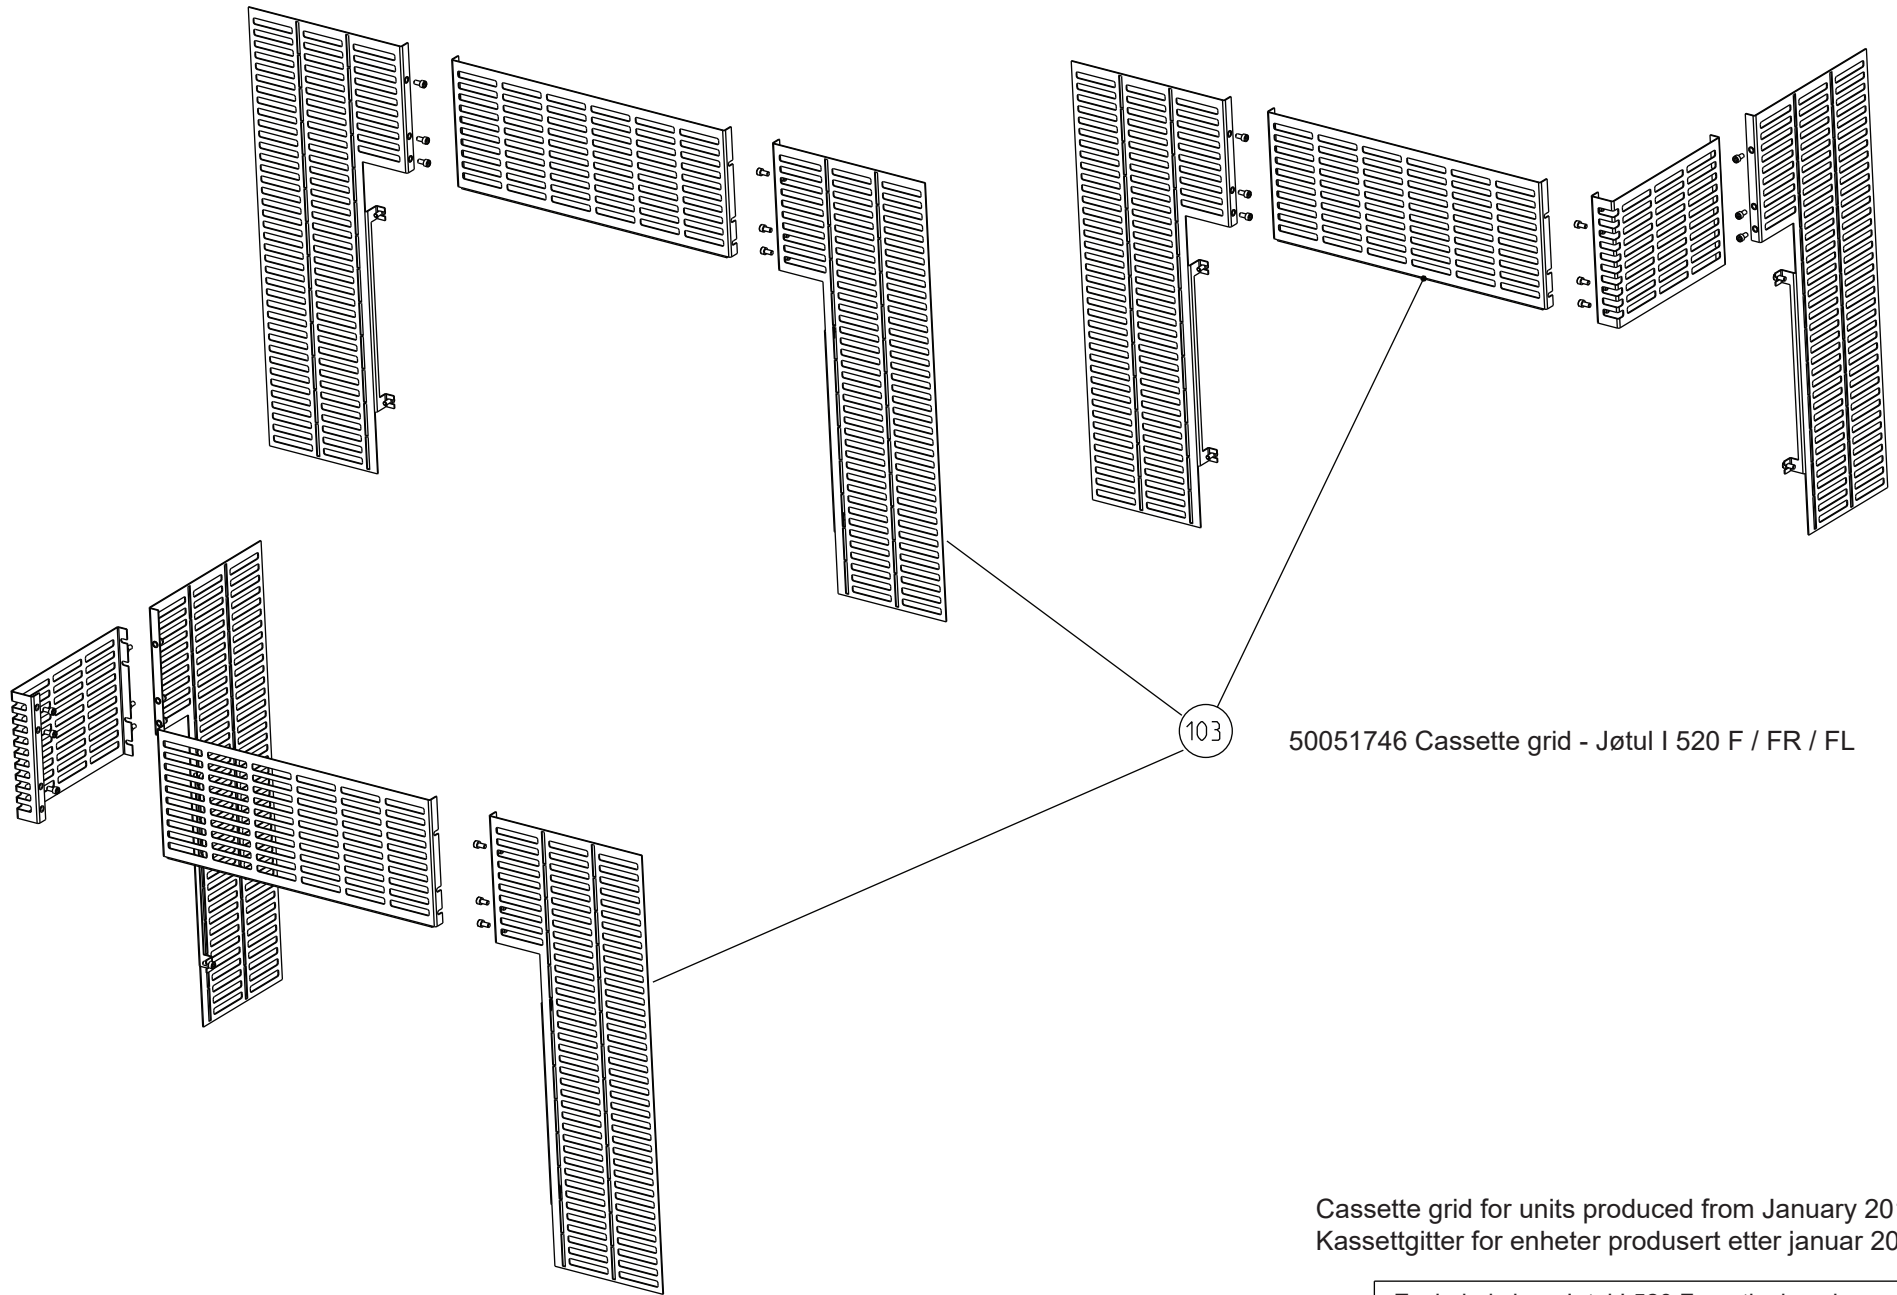

XX	Position number
YY	Quantity

Exploded view, Jøtul I 520 F - optional equipment		
Jøtul AS Fredrikstad, Norway	Draw.no: Sheet 5/6 900136-P04	Date: 04.11.2019

103

50051746 Cassette grid - Jøtul I 520 F / FR / FL